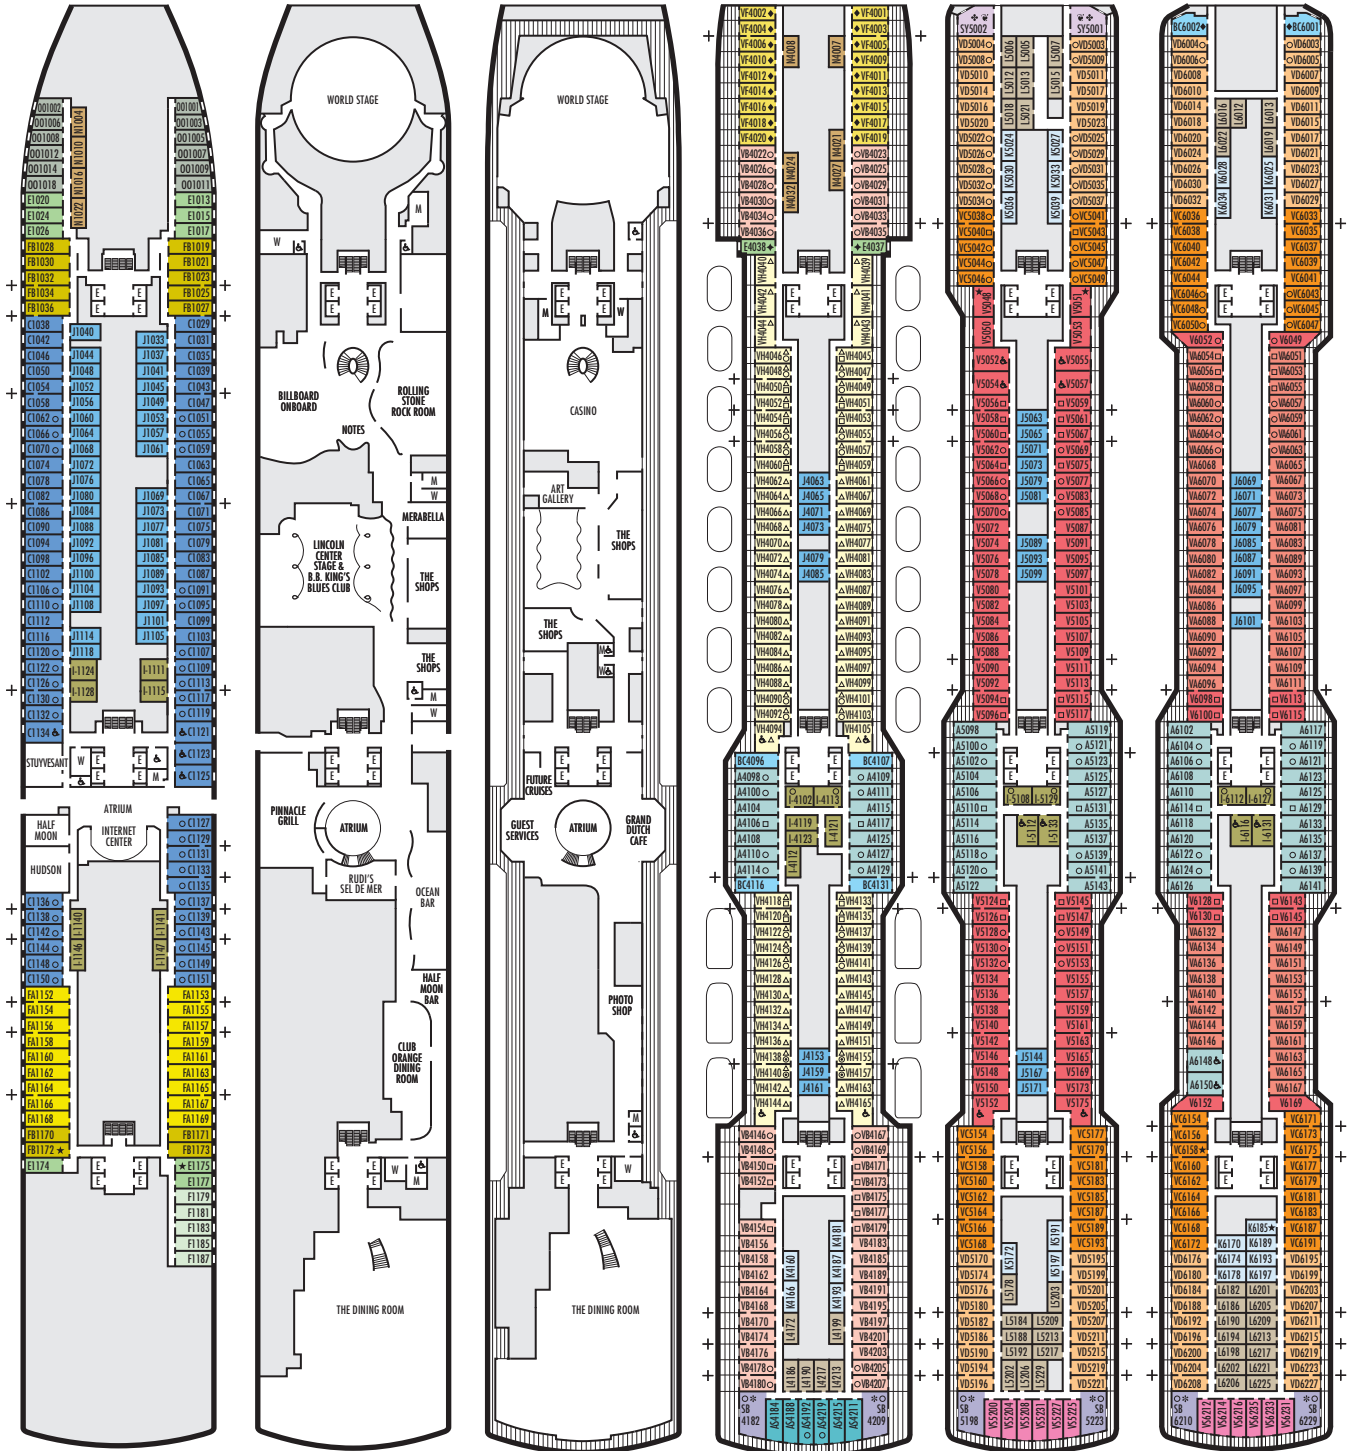

**MAIN DECK**  
Staterooms 1001–1187

**PLAZA DECK**

**PROMENADE DECK**

**BEETHOVEN DECK**  
Staterooms 4001–4219

**GERSHWIN DECK**  
Staterooms 5001–5231

**MOZART DECK**  
Staterooms 6001–6235

**STATEROOM SYMBOL LEGEND**

- Quad (2 lower beds, 1 sofa bed, 1 upper)
- ⊙ Triple (2 lower beds, 1 upper)
- ⊖ Triple (2 lower beds, 1 sofa bed)
- ⊕ Double (2 lower beds convertible to 1 king-size bed, no Murphy bed)
- △ Partially obstructed view
- ⊕ Connecting rooms
- ◆ Floor-to-ceiling windows
- \* Shower only
- ▮ Uncovered verandah
- ◆ Staterooms have solid steel verandah railings instead of clear-view Plexiglas® railings
- ♣ Suites have part solid steel, part clear-view Plexiglas® verandah railings

For information regarding stateroom bedding configurations and accessibility features on our ships please visit the [Accessibility](#) section of our website.

**SHIP SPECIFICATIONS & FACILITIES**

- 2,668 Guests
- 1,048 Crew
- 99,836 Gross Tons
- 984 Feet Long
- 13 Guest Decks
- Wraparound Promenade Deck
- 13 Restaurants & Cafes
- 7 Entertainment Venues
- 12 Lounges/Bars
- 2 Outdoor Swimming Pools (one with sliding glass roof)
- Spa & Salon
- Fitness Center
- Suite Lounge
- Duty-free Shops
- Internet Center
- Onboard Wi-Fi Access
- Casino
- Sport Court

The deck plans are color-coded by category of stateroom, and the category letter precedes the stateroom number in each room. All staterooms are equipped with interactive LED television with On Demand movies, programming and multichannel music; mini-bar; mini-safe; data port; telephone.